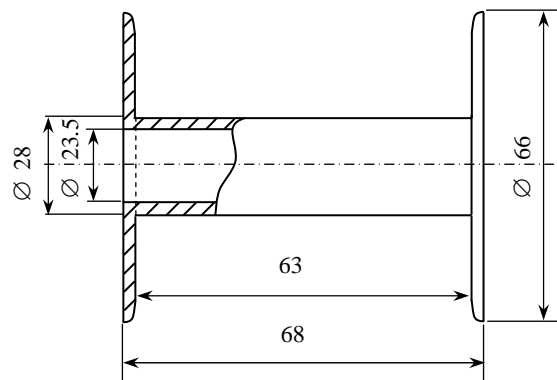

Updated : 14/11/05	<b>TECHNICAL DATA SHEET</b>	
Ref. : Reels	<u>PHYSICAL CHARACTERISTIC</u> <u>OF SPOOLS</u>	
Created Date: 14/09/04		

**1 - STANDARD SPOOL 3Kg :**

**2 - STANDARD SPOOL 1Kg :**

Updated : 14/11/05	<b>TECHNICAL DATA SHEET</b>	
Ref. : Reels	<u>PHYSICAL CHARACTERISTIC</u> <u>OF SPOOLS</u>	
Created Date: 14/09/04		

**3 - STANDARD SPOOL 500g :**

**4 - STANDARD SPOOL 250g :**

**5 - STANDARD SPOOL 100g :**

Updated : 14/11/05	<b>TECHNICAL DATA SHEET</b>	
Ref. : Reels	<u>PHYSICAL CHARACTERISTIC</u> <u>OF SPOOLS</u>	
Created Date: 14/09/04		

5 - DIN SPOOL:

SPOOL.	TYPE	D1 mm	D2 mm	D3 mm	D4 mm	L1 mm	L2 mm	Weight
250 g	50	50	28	11	15	50	38	25
500 g	64	64	35	11	17	63	48	40
1 Kg	80	80	50	10	24	80	64	70
2 Kg	100	100	65	16	24	100	80	125
5 Kg	125	125	80	16	24	125	100	200
20 Kg	300	300	170	60	60	93	85	700