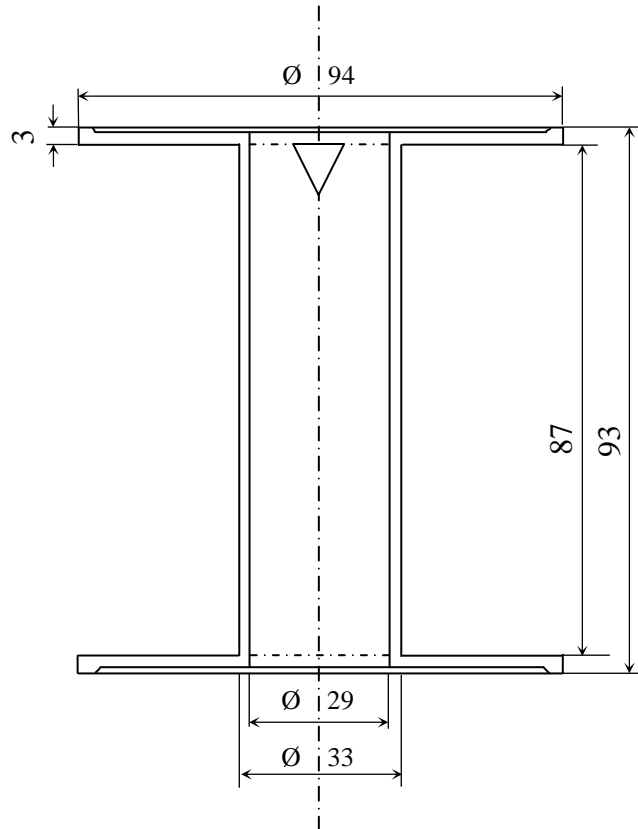

Updated : 14/11/05	<b>TECHNICAL DATA SHEET</b>	
Ref. : Reels	<u>PHYSICAL CHARACTERISTIC</u> <u>OF SPOOLS</u>	
Created Date: 14/09/04		

**1 - STANDARD SPOOL 3Kg :**

**2 - STANDARD SPOOL 1Kg :**

Updated : 14/11/05	<b>TECHNICAL DATA SHEET</b>	
Ref. : Reels	<u>PHYSICAL CHARACTERISTIC</u> <u>OF SPOOLS</u>	
Created Date: 14/09/04		

**3 - STANDARD SPOOL 500g :**

**4 - STANDARD SPOOL 250g :**

**5 - STANDARD SPOOL 100g :**

Updated : 14/11/05	<b>TECHNICAL DATA SHEET</b>	
Ref. : Reels	<u>PHYSICAL CHARACTERISTIC</u> <u>OF SPOOLS</u>	
Created Date: 14/09/04		

5 - DIN SPOOL:

SPOOL.	TYPE	D1 mm	D2 mm	D3 mm	D4 mm	L1 mm	L2 mm	Weight
250 g	50	50	28	11	15	50	38	25
500 g	64	64	35	11	17	63	48	40
1 Kg	80	80	50	10	24	80	64	70
2 Kg	100	100	65	16	24	100	80	125
5 Kg	125	125	80	16	24	125	100	200
20 Kg	300	300	170	60	60	93	85	700