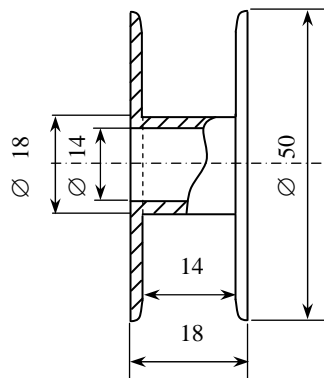

Updated : 14/11/05	<b>TECHNICAL DATA SHEET</b>	
Ref. : Reels	<u>PHYSICAL CHARACTERISTIC</u> <u>OF SPOOLS</u>	
Created Date: 14/09/04		

**1 - STANDARD SPOOL 3Kg :**

**2 - STANDARD SPOOL 1Kg :**

Updated : 14/11/05	<b>TECHNICAL DATA SHEET</b>	
Ref. : Reels	<u>PHYSICAL CHARACTERISTIC</u> <u>OF SPOOLS</u>	
Created Date: 14/09/04		

**3 - STANDARD SPOOL 500g :**

**4 - STANDARD SPOOL 250g :**

**5 - STANDARD SPOOL 100g :**

Updated : 14/11/05	<b>TECHNICAL DATA SHEET</b>	
Ref. : Reels	<u>PHYSICAL CHARACTERISTIC</u> <u>OF SPOOLS</u>	
Created Date: 14/09/04		

5 - DIN SPOOL:

SPOOL.	TYPE	D1 mm	D2 mm	D3 mm	D4 mm	L1 mm	L2 mm	Weight
250 g	50	50	28	11	15	50	38	25
500 g	64	64	35	11	17	63	48	40
1 Kg	80	80	50	10	24	80	64	70
2 Kg	100	100	65	16	24	100	80	125
5 Kg	125	125	80	16	24	125	100	200
20 Kg	300	300	170	60	60	93	85	700