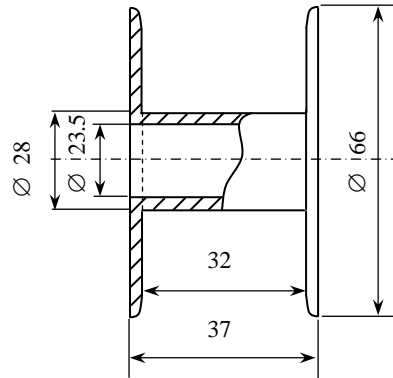

Updated : 14/11/05	<b>TECHNICAL DATA SHEET</b>	
Ref. : Reels	<u>PHYSICAL CHARACTERISTIC</u> <u>OF SPOOLS</u>	
Created Date: 14/09/04		

**1 - STANDARD SPOOL 3Kg :**

**2 - STANDARD SPOOL 1Kg :**

Updated : 14/11/05	<b>TECHNICAL DATA SHEET</b>	
Ref. : Reels	<u>PHYSICAL CHARACTERISTIC</u> <u>OF SPOOLS</u>	
Created Date: 14/09/04		

**3 - STANDARD SPOOL 500g :**

**4 - STANDARD SPOOL 250g :**

**5 - STANDARD SPOOL 100g :**

Updated : 14/11/05	<b>TECHNICAL DATA SHEET</b>	
Ref. : Reels	<u>PHYSICAL CHARACTERISTIC</u> <u>OF SPOOLS</u>	
Created Date: 14/09/04		

5 - DIN SPOOL:

SPOOL.	TYPE	D1 mm	D2 mm	D3 mm	D4 mm	L1 mm	L2 mm	Weight
250 g	50	50	28	11	15	50	38	25
500 g	64	64	35	11	17	63	48	40
1 Kg	80	80	50	10	24	80	64	70
2 Kg	100	100	65	16	24	100	80	125
5 Kg	125	125	80	16	24	125	100	200
20 Kg	300	300	170	60	60	93	85	700