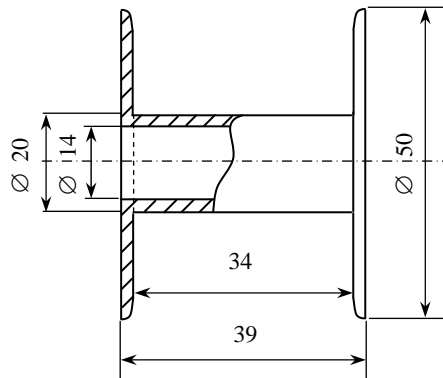

Updated : 14/11/05	<b>TECHNICAL DATA SHEET</b>	
Ref. : Reels	<u>PHYSICAL CHARACTERISTIC</u> <u>OF SPOOLS</u>	
Created Date: 14/09/04		

**1 - STANDARD SPOOL 3Kg :**

**2 - STANDARD SPOOL 1Kg :**

Updated : 14/11/05	<b>TECHNICAL DATA SHEET</b>	
Ref. : Reels	<u>PHYSICAL CHARACTERISTIC</u> <u>OF SPOOLS</u>	
Created Date: 14/09/04		

**3 - STANDARD SPOOL 500g :**

**4 - STANDARD SPOOL 250g :**

**5 - STANDARD SPOOL 100g :**

Updated : 14/11/05	<b>TECHNICAL DATA SHEET</b>	
Ref. : Reels	<u>PHYSICAL CHARACTERISTIC</u> <u>OF SPOOLS</u>	
Created Date: 14/09/04		

5 - DIN SPOOL:

SPOOL.	TYPE	D1 mm	D2 mm	D3 mm	D4 mm	L1 mm	L2 mm	Weight
250 g	50	50	28	11	15	50	38	25
500 g	64	64	35	11	17	63	48	40
1 Kg	80	80	50	10	24	80	64	70
2 Kg	100	100	65	16	24	100	80	125
5 Kg	125	125	80	16	24	125	100	200
20 Kg	300	300	170	60	60	93	85	700